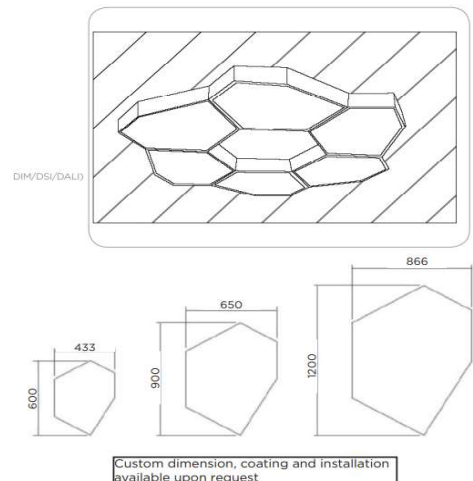

L70 minimum at 50,000
burning hours

Dimension diagram

Remarks:-

Address: Plot #7 Saroorpur-Nangla Industrial Area,Ballabgarh-Sohna Road,Faridabad-121005

Email: info@sovitron.com